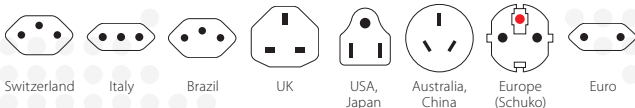

Compatibility (Input)