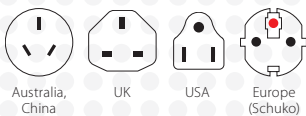

Compatibility (Output)